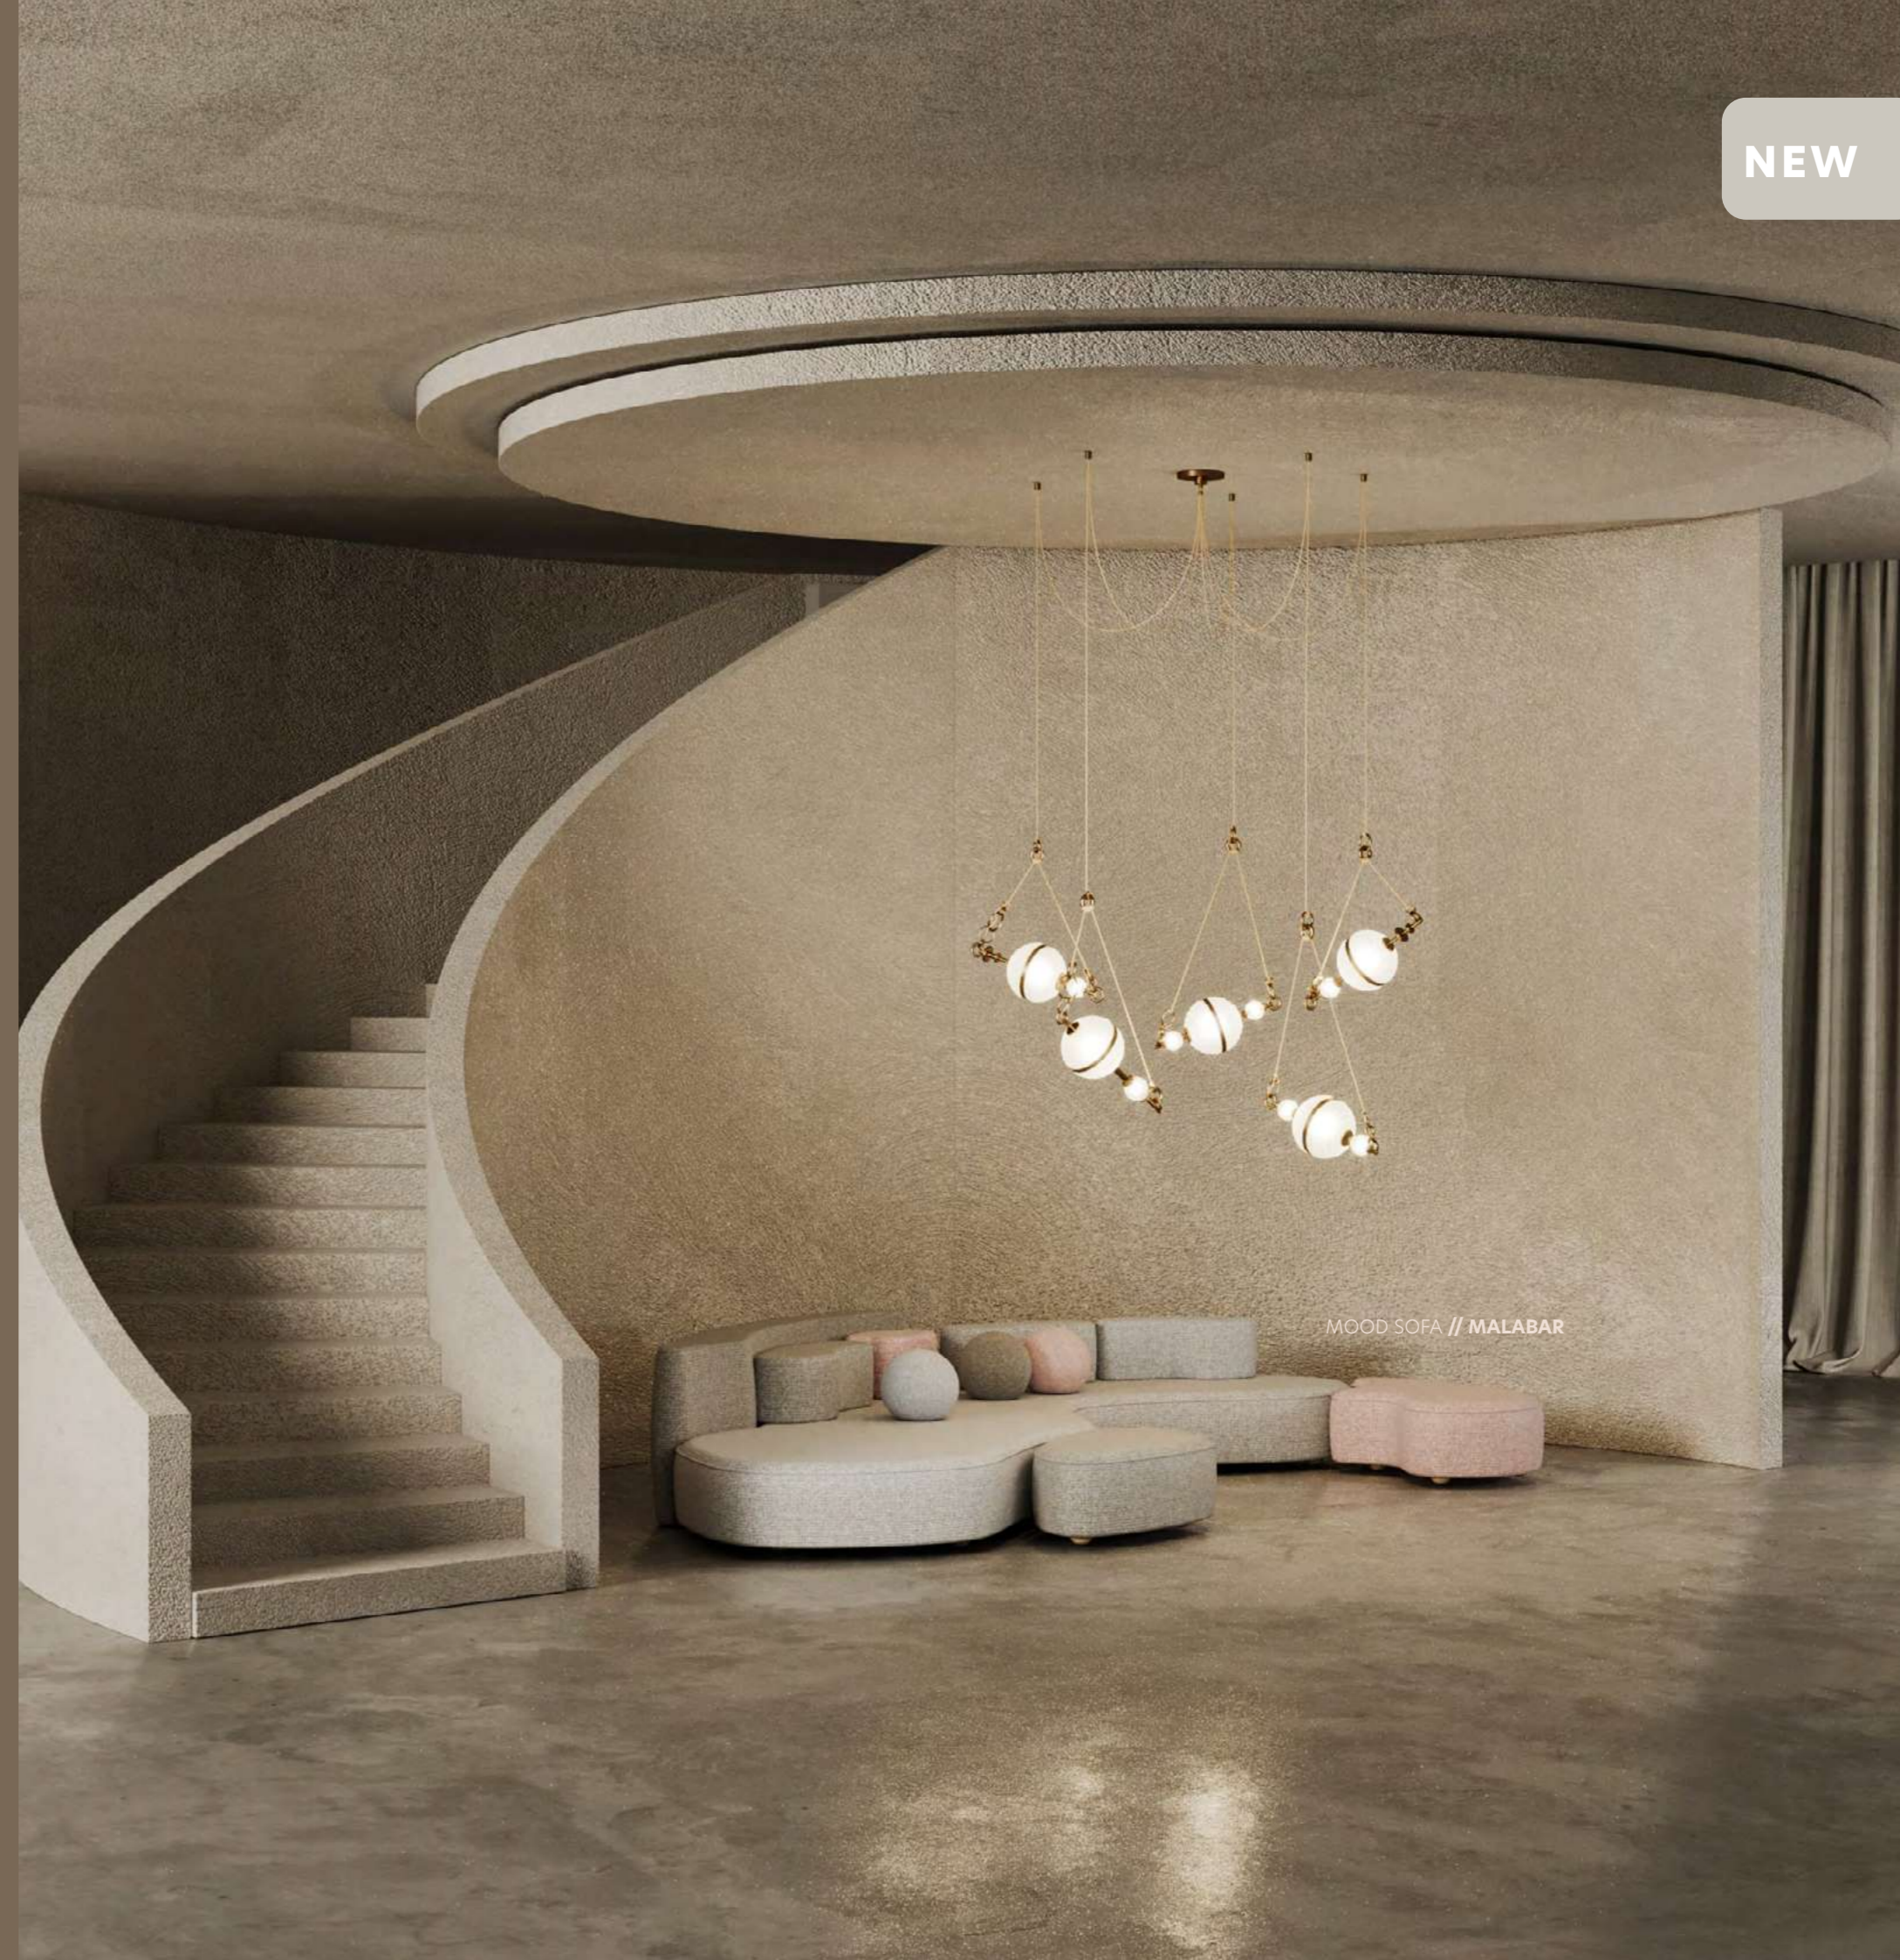

BERLIN

PENDANT LAMP

DIA 15 cm | 5.9''

H 100 cm | 39.4'' BH 25 cm | 9.8''

MATERIALS// BODY - BRUSHED BRASS, AGED BRUSHED AND POLISHED BRASS SHADE - GLOSSY WHITE GLASS

TYPE OF LAMP// E14 X 1 - 40 WATTS

NEW

SATURN

PENDANT LAMP

W 65 cm | 25.6'' D 28 cm | 11''

H 180 cm | 70.9'' BH 115 cm | 45.3''

MATERIALS// BODY - BRUSHED BRASS WITH SATIN VARNISH SHADE - FROSTED GLASS

TYPE OF LAMP// LED X 3 - 40 WATTS

NEW

NEW

SATURN

SUSPENSION LAMP

DIA 245 cm | 96.5'' H 218 cm |
85.8'' BH 100 cm | 39.4''

MATERIALS //
BODY - BRUSHED BRASS WITH
SATIN VARNISH
SHADE - FROSTED GLASS

TYPE OF LAMP //
LED X 12 - 40 WATTS

MOOD SOFA // MALABAR